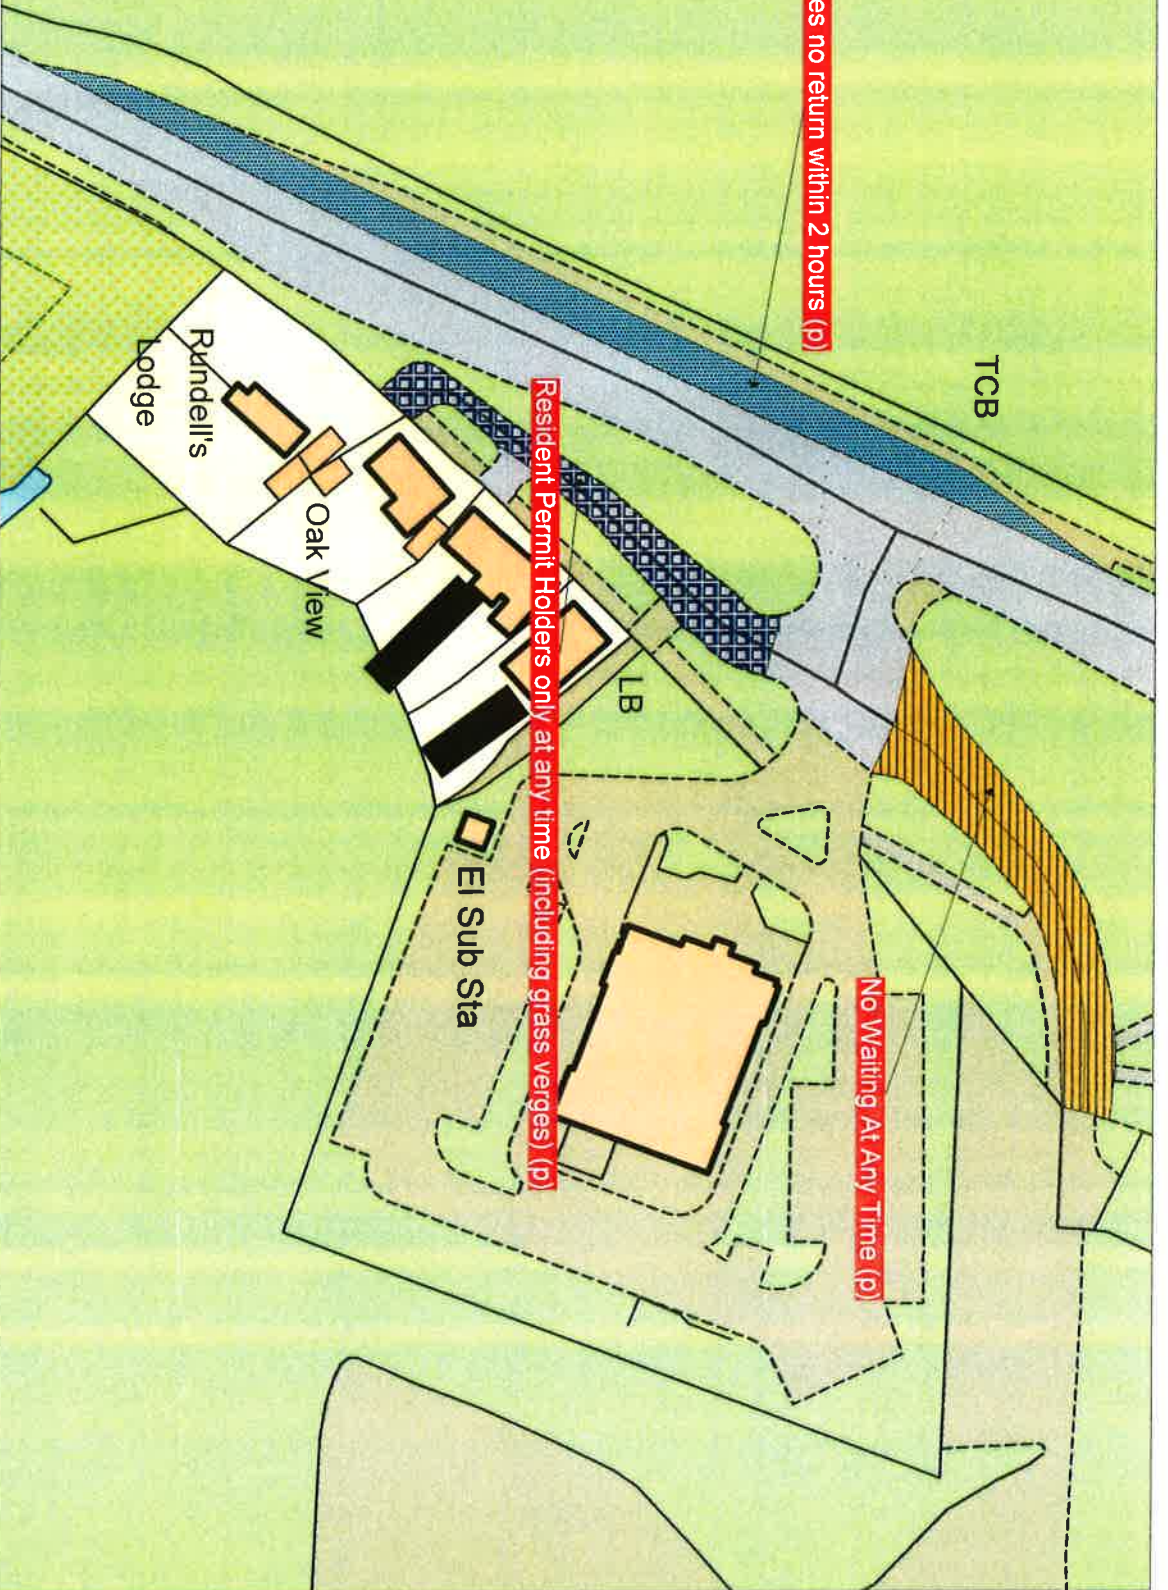

Limited Waiting 30 minutes no return within 2 hours (p)

TCB

Resident Permit Holders only at any time (including grass verges) (p)

No Waiting At Any Time (p)

© Crown copyright. All rights reserved  
Essex County Council  
Licence No. LA07070 2013

London Road North Weald Bassett

Essex County Council

1 : 920

31/01/2013

█	
█	
█	
█	