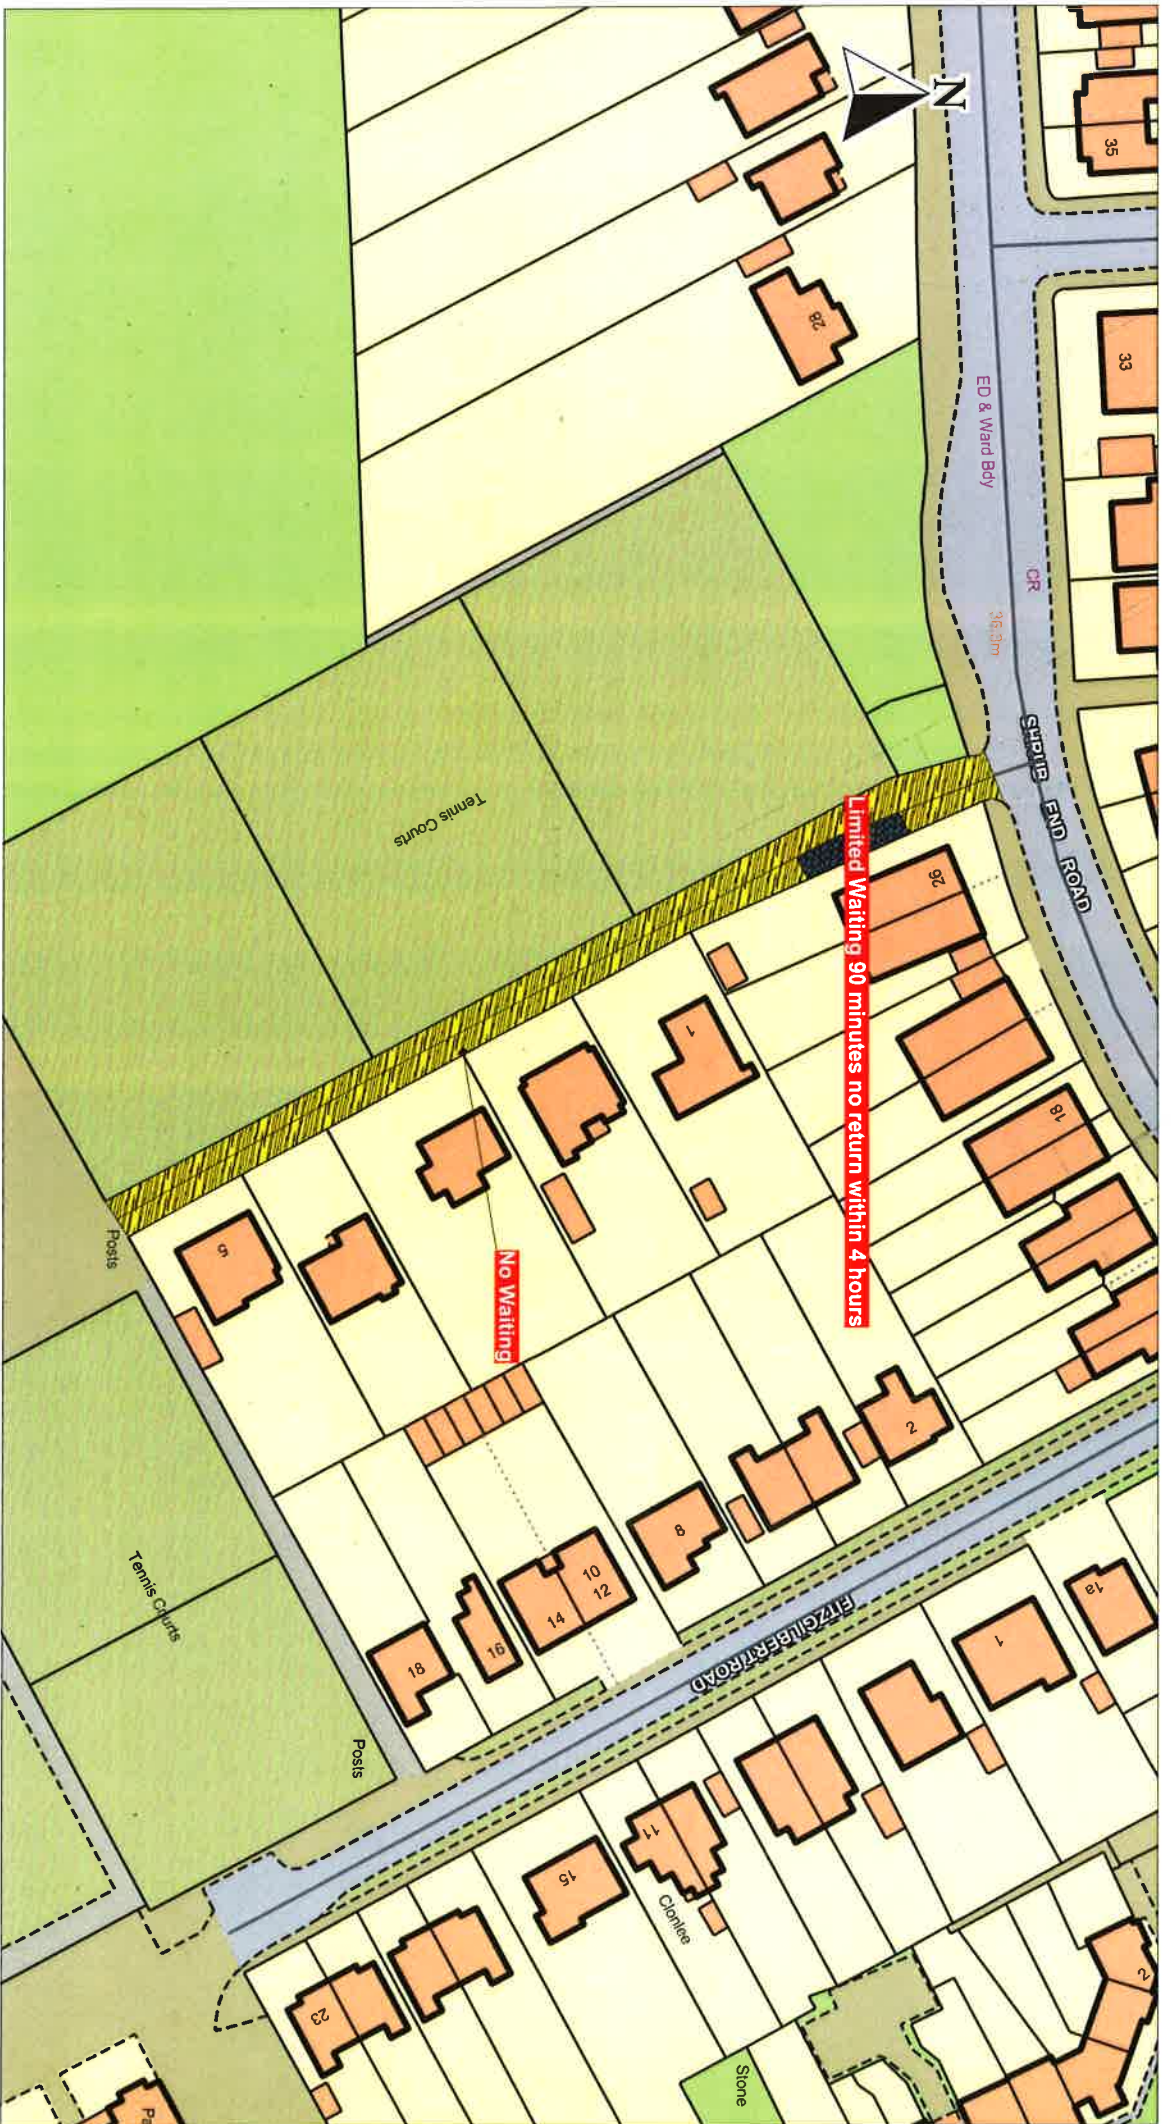

(c) Crown copyright. All rights reserved
Essex County Council
Licence No. LA07/00/2012

Eudo Road Colchester

Essex County Council

SCALE	1 : 920
DATE	
DRAWING No.	
DRAWN BY