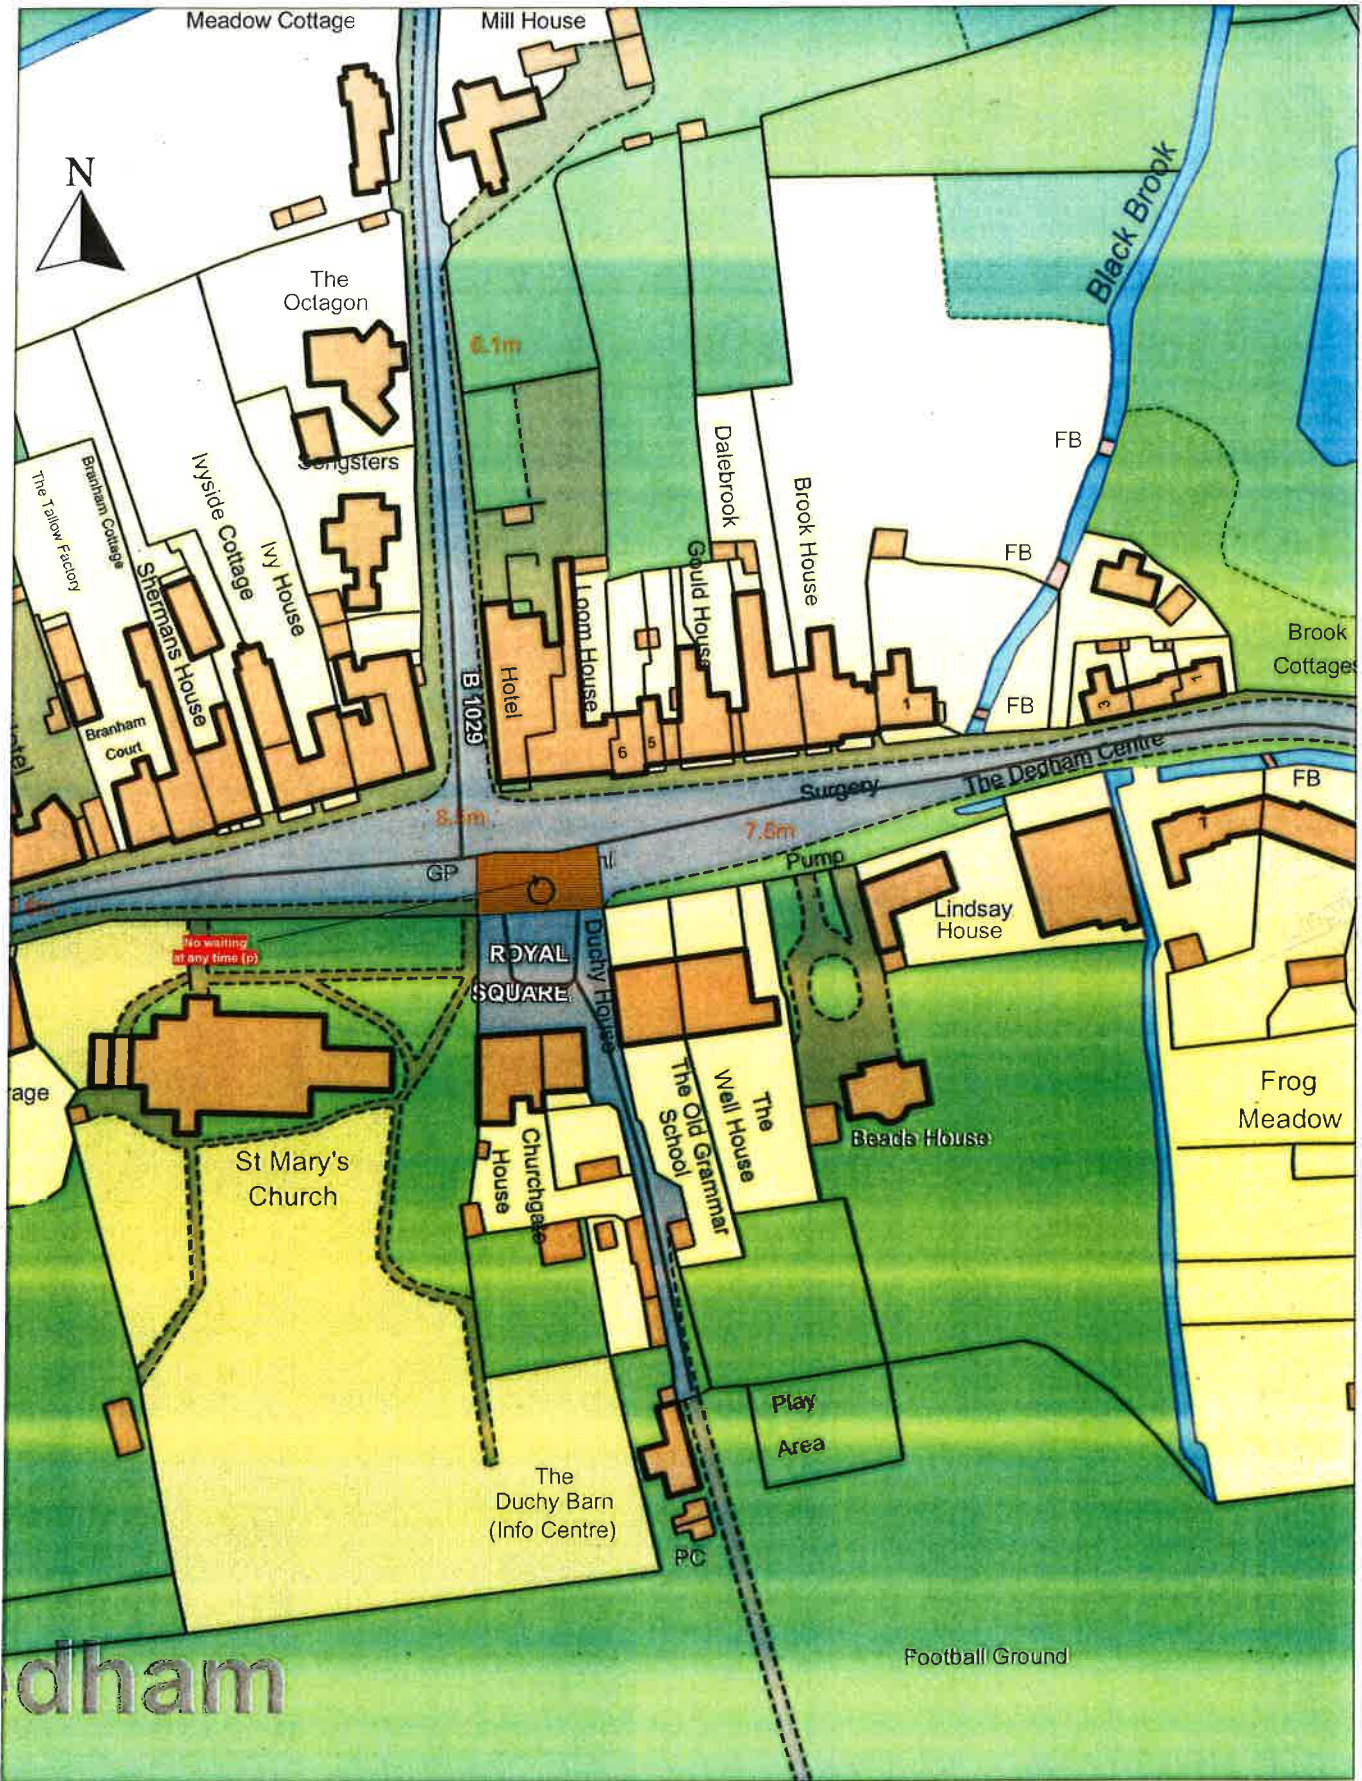

SCALE	1 : 1290
DATE	10/07/2012
DRAWING No.	
DRAWN BY	

Essex County Council

Villa Road

**No waiting
at any time (p)**

Proposed Restriction - Coventry Close, Colchester

(c) Crown copyright. All rights reserved
Essex County Council
Licence No. LA 077070 2012

SCALE	1 : 1250
DATE	11/06/2012
DRAWING No.	TRO6022-001
DRAWN BY	MS
	NEPP_ON_04

dedham

Royal Square - Proposed ON Street Restriction
Dedham

(c) Crown copyright. All rights reserved
Essex County Council
Licence No. LA 077070 2012

SCALE	1 : 1250
DATE	31/05/2012
DRAWING No.	TRO6023-004
DRAWN BY	MS
	NEPP_ON_001

(c) Crown copyright. All rights reserved
 Essex County Council
 Licence No. LA 077070 2012

Victoria Esplanade, West Mersea - No Waiting at Any Time

SCALE	1 : 920
DATE	
DRAWING No.	
DRAWN BY	