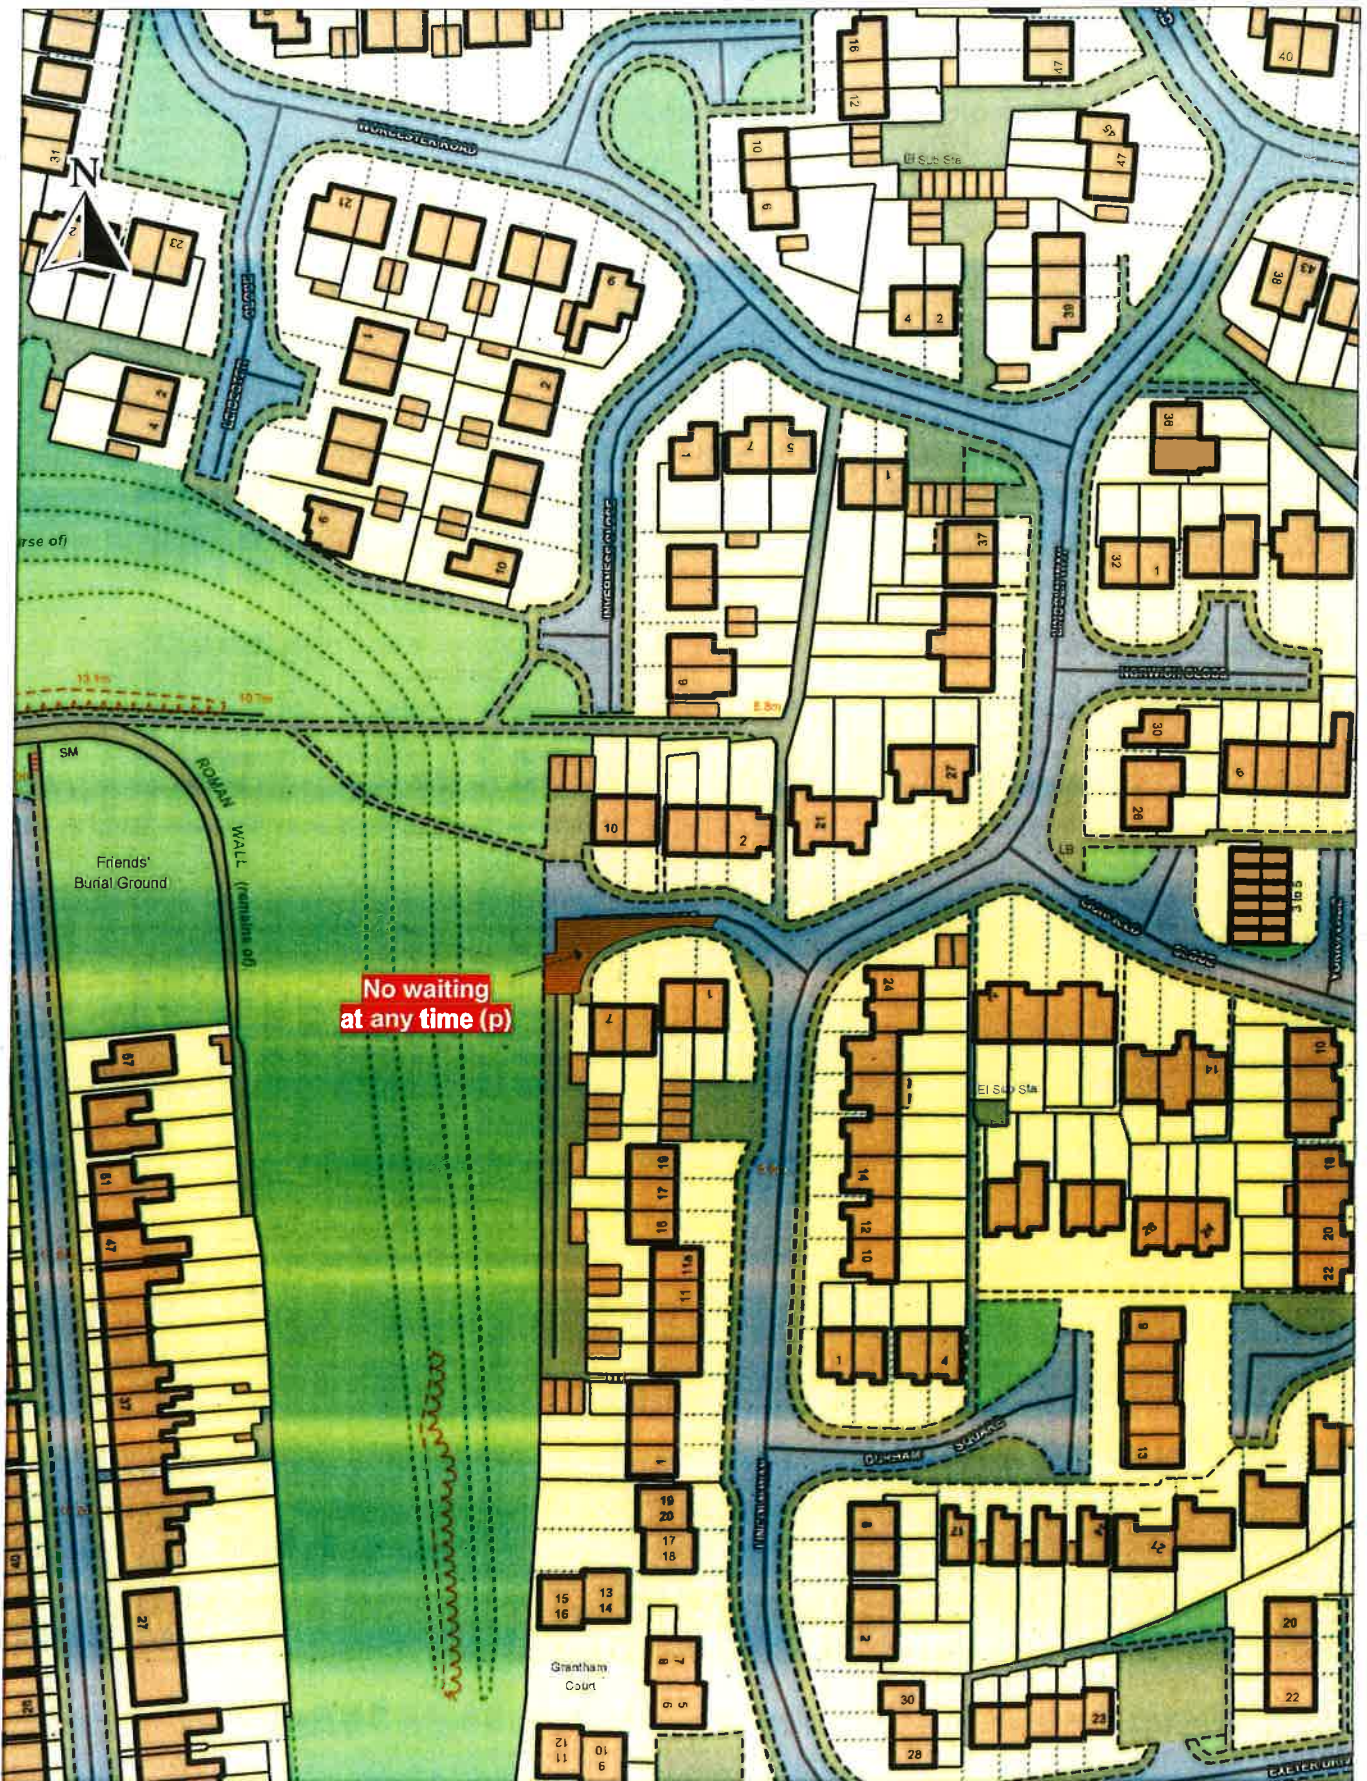

SCALE	1 : 1290
DATE	10/07/2012
DRAWING No.	
DRAWN BY	

Essex County Council

Villa Road

**No waiting
at any time (p)**

Proposed Restriction - Coventry Close, Colchester

(c) Crown copyright. All rights reserved
Essex County Council
Licence No. LA 077070 2012

SCALE	1 : 1250
DATE	11/06/2012
DRAWING No.	TRO6022-001
DRAWN BY	MS
	NEPP_ON_04

dedham

Royal Square - Proposed ON Street Restriction
Dedham

(c) Crown copyright. All rights reserved
Essex County Council
Licence No. LA 077070 2012

SCALE	1 : 1250
DATE	31/05/2012
DRAWING No.	TRO6023-004
DRAWN BY	MS
	NEPP_ON_001

(c) Crown copyright. All rights reserved
 Essex County Council
 Licence No. LA 077070 2012

Victoria Esplanade, West Mersea - No Waiting at Any Time

SCALE	1 : 920
DATE	
DRAWING No.	
DRAWN BY	