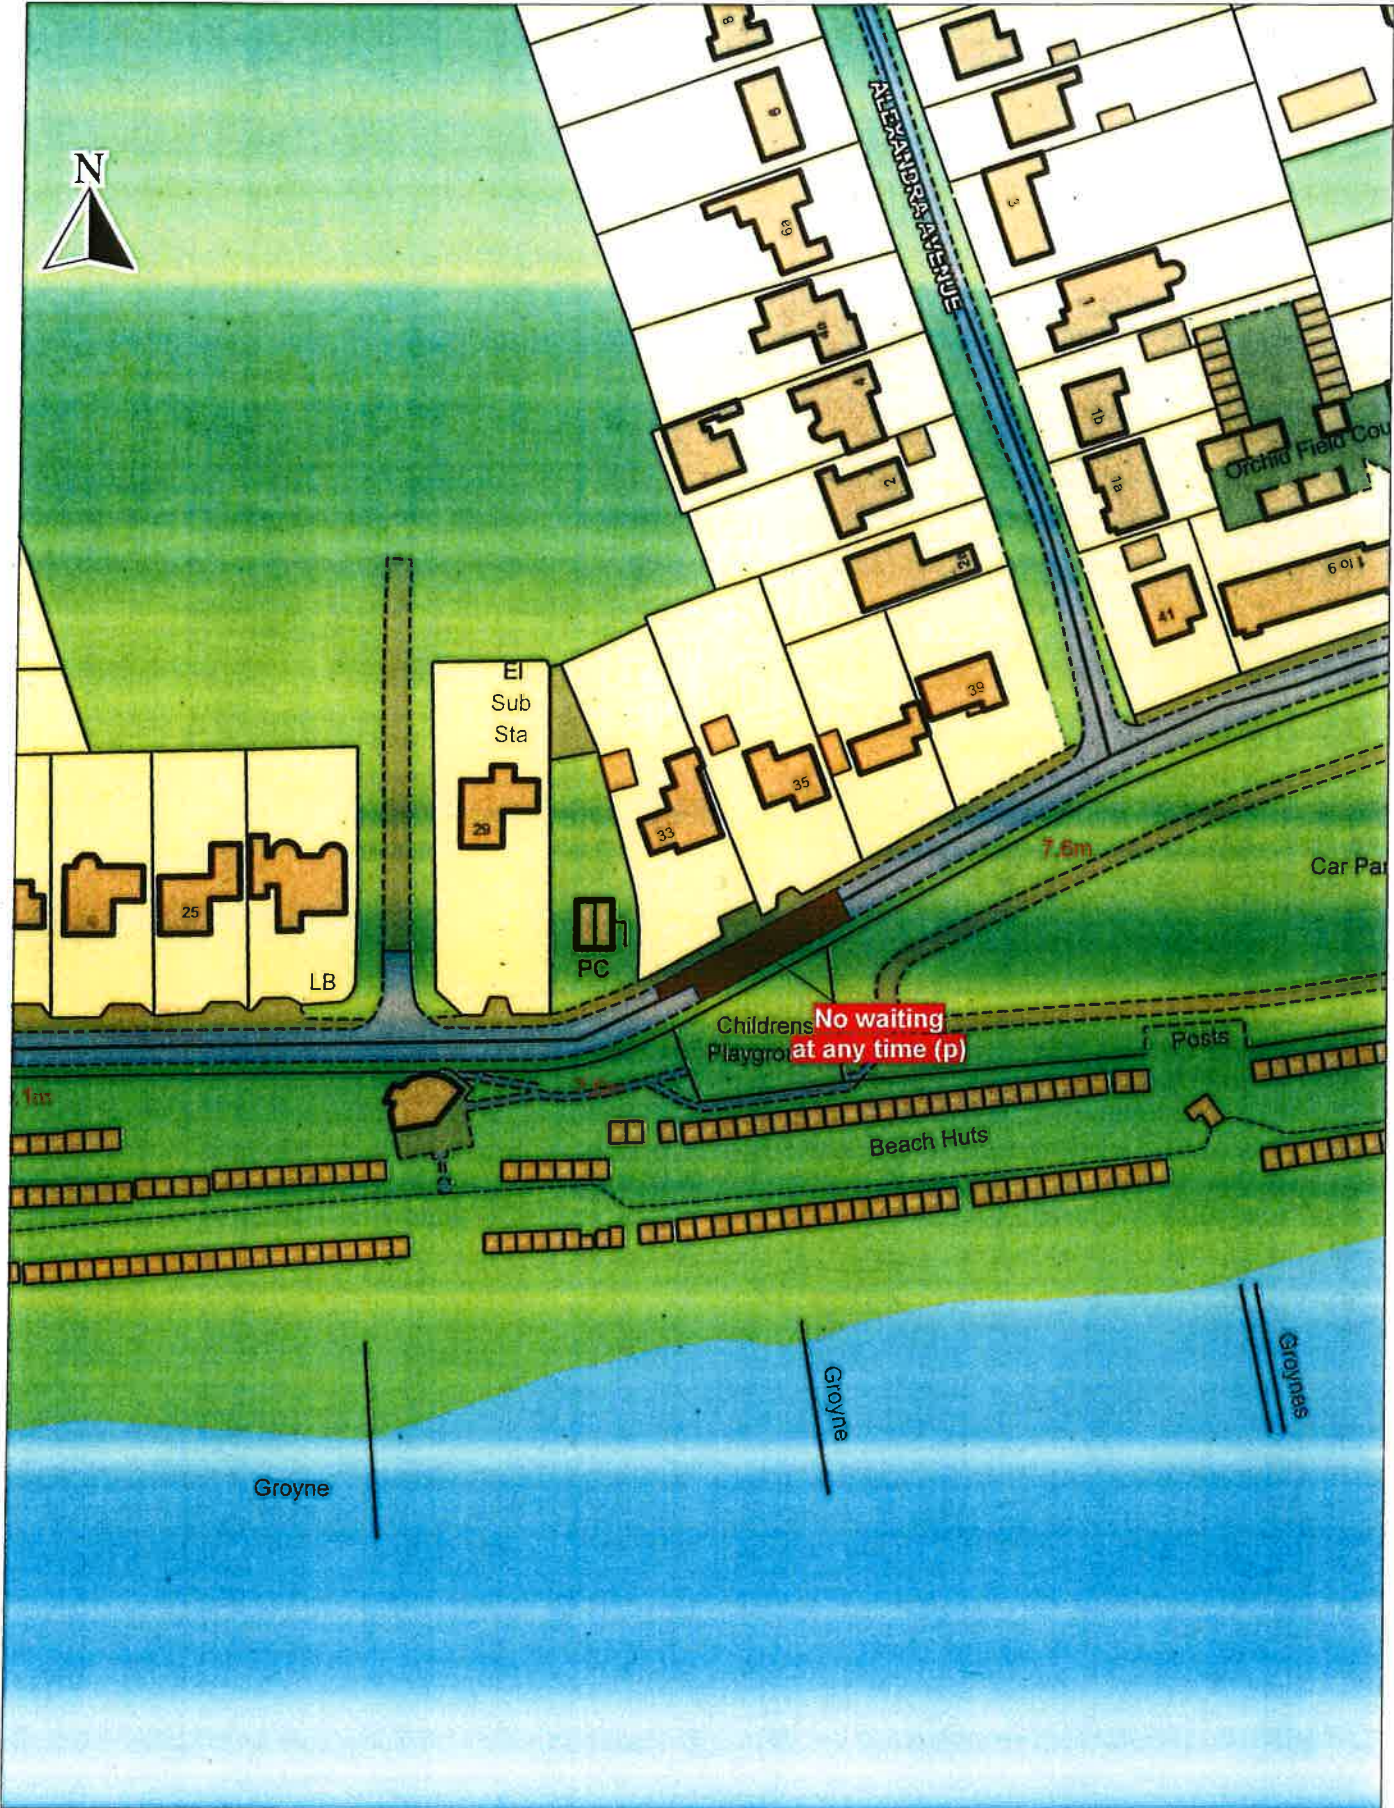

SCALE	1 : 1290
DATE	10/07/2012
DRAWING No.	
DRAWN BY	

Essex County Council

Villa Road

**No waiting
at any time (p)**

Proposed Restriction - Coventry Close, Colchester

(c) Crown copyright. All rights reserved
Essex County Council
Licence No. LA 077070 2012

SCALE	1 : 1250
DATE	11/06/2012
DRAWING No.	TRO6022-001
DRAWN BY	MS
	NEPP_ON_04

dedham

Royal Square - Proposed ON Street Restriction
Dedham

(c) Crown copyright. All rights reserved
Essex County Council
Licence No. LA 077070 2012

SCALE	1 : 1250
DATE	31/05/2012
DRAWING No.	TRO6023-004
DRAWN BY	MS
	NEPP_ON_001

(c) Crown copyright. All rights reserved
 Essex County Council
 Licence No. LA 077070 2012

Victoria Esplanade, West Mersea - No Waiting at Any Time

SCALE	1 : 920
DATE	
DRAWING No.	
DRAWN BY	